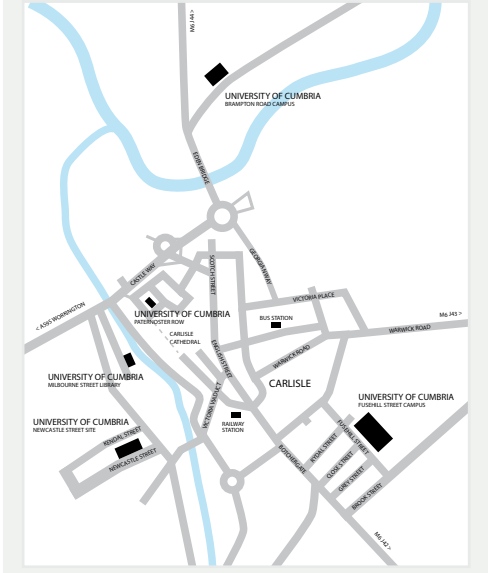

Brampton Road campus

Buildings	No
Ceramics studios	1
D11 & D12	2
Halls of residence	3
Homeacres	4
Main building	5
SIGN centre	6
Stanwix House	7
Teaching rooms	8
Workshops	9

How to find us
 Located close to the Lake District and the border with Scotland, Carlisle is attracting a growing number of students. Its lively and friendly atmosphere is combined with a great outdoor life.

There are three main campuses, all within walking distance of the town centre and all with facilities that are maintained to a very high standard.

Every student has access to the special facilities at Fusehill Street—the newly opened Learning Gateway, an innovative multimedia learning resource centre and the impressive new sports centre development, which has a large four-court sports hall and state-of-the-art fitness room.

Carlisle offers a wide choice of facilities and social activities including trendy bars, pubs, restaurants and clubs, a cinema complex, a theatre, live music venues and several sporting venues.

By road
 Leave the M6 at junction 44 and join the A689 signposted Hexham. At the next roundabout take the last exit (B264) and follow the road into town (Brampton Road). Continue for two miles until housing gives way to railed parkland. The main entrance is on the right.

Key

- Loop system
- Building access
- Reception
- Car park
- Disabled person's car park

University of Cumbria, Brampton Road, Carlisle, Cumbria CA3 9AY